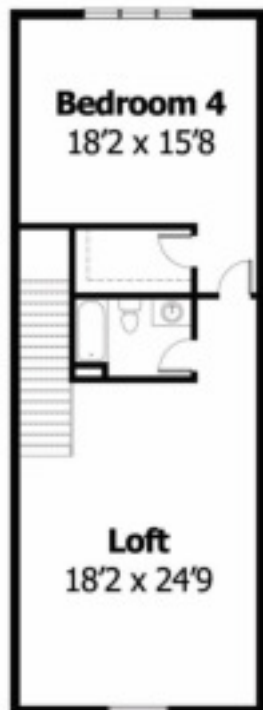

APPALACHIAN

3,520 SF, 4 Bedrooms, 3.5 Baths

HILLSIDE COLLECTION

The Porches

Renderings, materials, finishes and fixtures included are for illustrative and marketing purposes only. Scale and dimensions are approximate and may vary based on normal construction tolerances. 