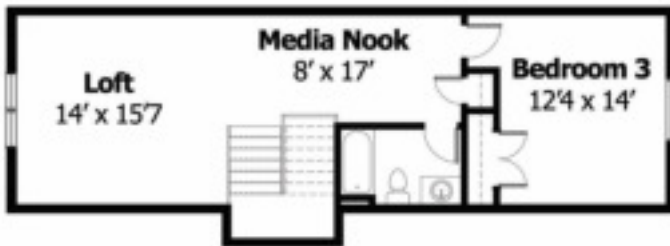

# MTN. LAUREL

3,150 SF, 3 Bedrooms, 3 Baths

HILLSIDE COLLECTION

## The Porches

Renderings, materials, finishes and fixtures included are for illustrative and marketing purposes only. Scale and dimensions are approximate and may vary based on normal construction tolerances. 